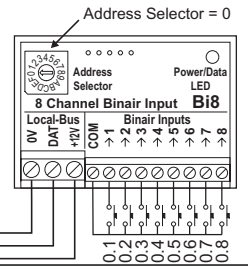

L2
L3
N
PE

Maximum length between Push-Buttons and Interface: 200 M

TP18LB4TA
Soft-touch Panel with 18 Buttons