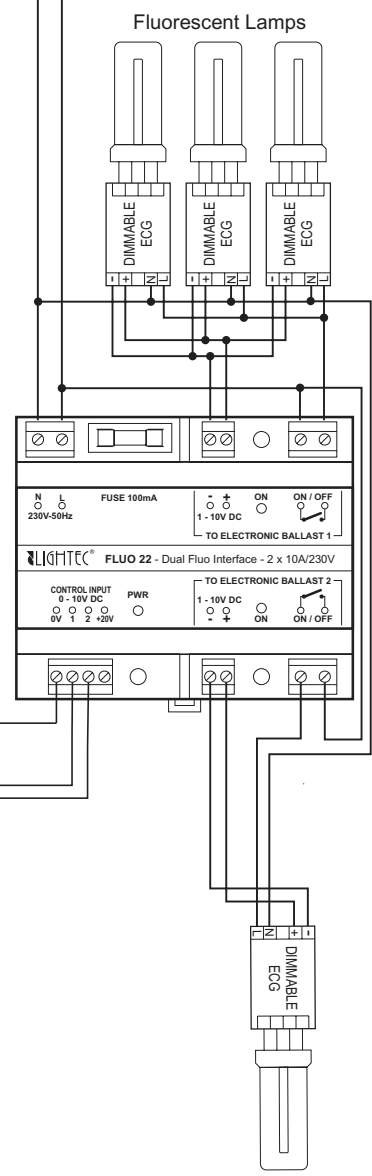

L2
L3
N
PE

Maximum length between Push-Buttons and Interface: 200 M

TP18LB4TA
Soft-touch Panel with 18 Buttons