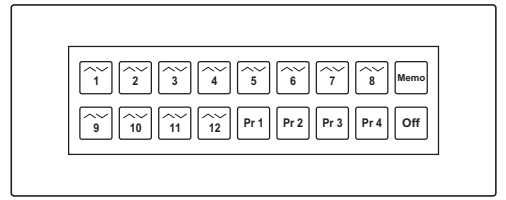

L2
L3
N
PE

Maximum length between Push-Buttons and Interface: 200 M

TP18LB4TA
Soft-touch Panel with 18 Buttons