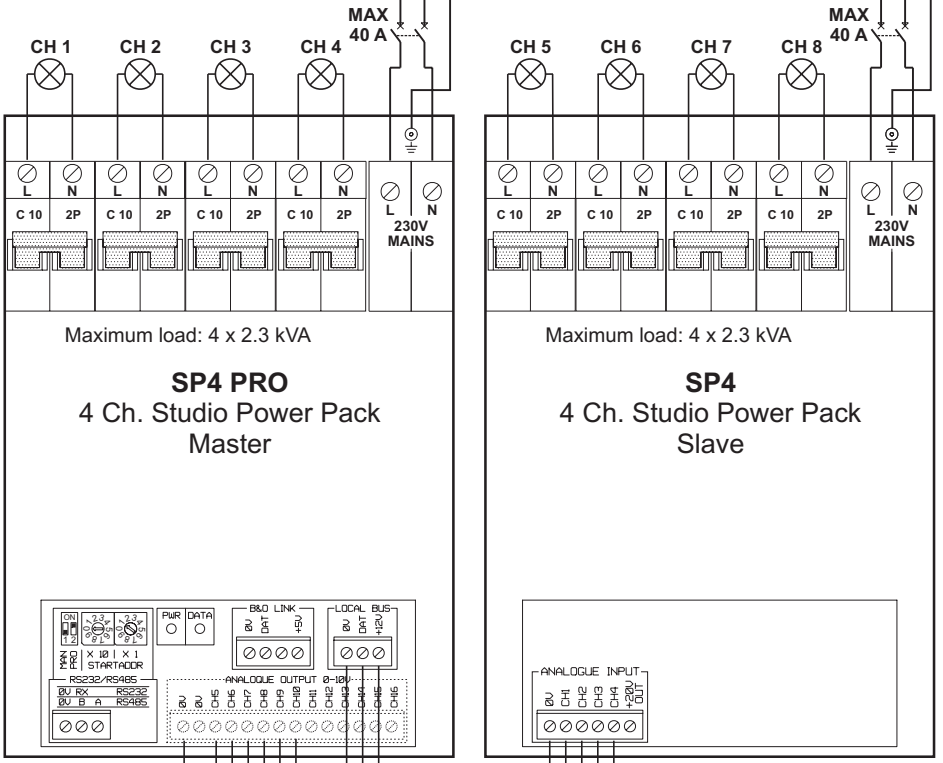

L2
L3
N
PE

Maximum length between Push-Buttons and Interface: 200 M

TP18LB4TA
Soft-touch Panel with 18 Buttons